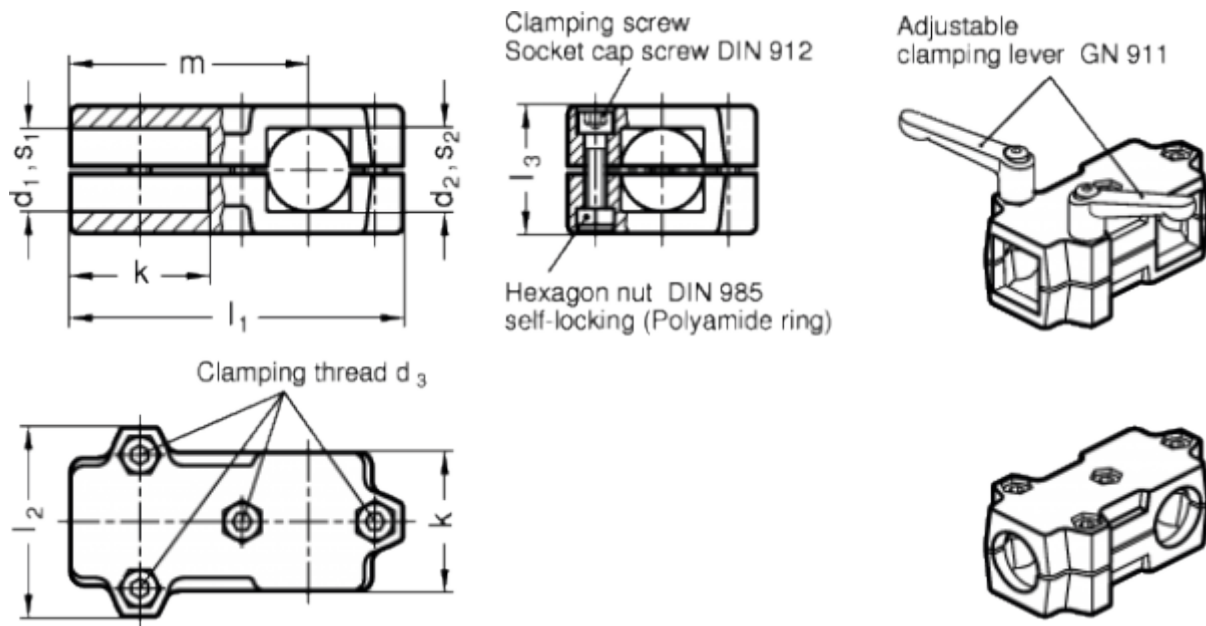

Article number: 20193V40V40762BL
 Description: E+G T-angel clamp
 GN 193-V40-V40-76-2-BL

Measures

Accessories = GN 911-M10-63	m	= -
d1 = -	s1	= 40
d2 = -	s2	= 40
d3 = M10	Weight in (g)	= 1158
k = 76		
l1 = 176		
l2 = 98		
l3 = 70		